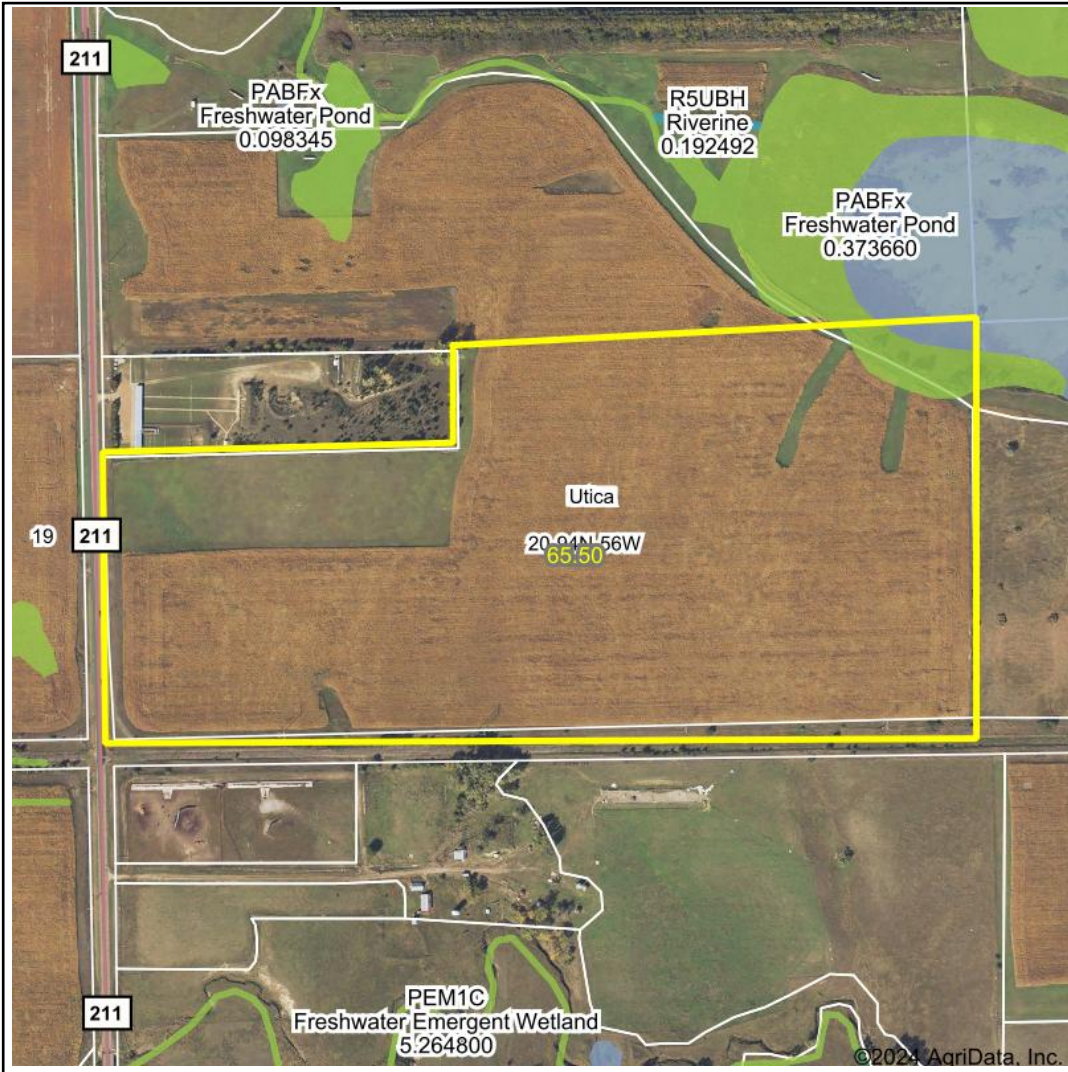

Wetlands Map

State: South Dakota
Location: 20-94N-56W
County: Yankton
Township: Utica
Date: 4/15/2024

Maps Provided By:

CUSTOMIZED ONLINE MAPPING
© AgriData, Inc. 2023 www.AgriDataInc.com

Classification Code	Type	Acres
PEM1F	Freshwater Emergent Wetland	1.28
PABF	Freshwater Pond	0.45
Total Acres		1.73