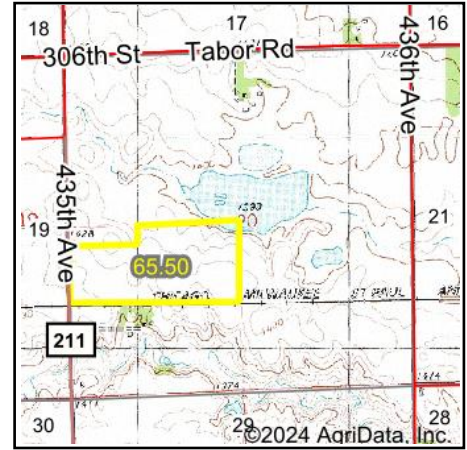

Wetlands Map

State: South Dakota
Location: 20-94N-56W
County: Yankton
Township: Utica
Date: 4/15/2024

Maps Provided By:

CUSTOMIZED ONLINE MAPPING
© AgriData, Inc. 2023 www.AgriDataInc.com

Classification Code	Type	Acres
PEM1F	Freshwater Emergent Wetland	1.28
PABF	Freshwater Pond	0.45
Total Acres		1.73